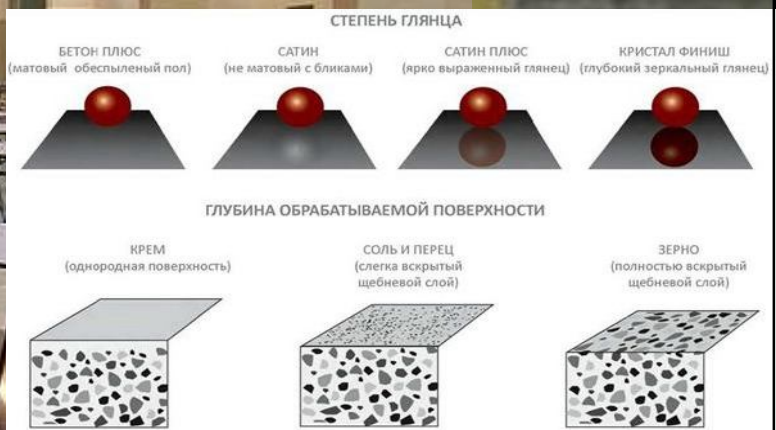

Полированный бетон

По-настоящему прочному бетону

Sand Buff Art. IDEAL-FLOOR-SAN	Yellow Buff Art. IDEAL-FLOOR-YEL	Harvest sand Art. IDEAL-FLOOR-HAR	Bourgogne Art. IDEAL-FLOOR-BOU	Tortora Art. IDEAL-FLOOR-TOR	Cappuccino Art. IDEAL-FLOOR-CAP
Marrone Art. IDEAL-FLOOR-MAR	Desert Tan Art. IDEAL-FLOOR-DES	Tabacco Art. IDEAL-FLOOR-TAB	Maplewood Art. IDEAL-FLOOR-MAP	Beige Art. IDEAL-FLOOR-BEI	Sun Buff Art. IDEAL-FLOOR-SAN
Redwood Art. IDEAL-FLOOR-RED	Rosso Mattone Art. IDEAL-FLOOR-MAT	Terracotta Art. IDEAL-FLOOR-TER	Rosa Art. IDEAL-FLOOR-ROSA	Coral Art. IDEAL-FLOOR-COR	Cream Art. IDEAL-FLOOR-CRE
Charcoal Art. IDEAL-FLOOR-CHA	Gray Art. IDEAL-FLOOR-GRA	Zinco Art. IDEAL-FLOOR-ZIN	Pewter Art. IDEAL-FLOOR-PEW	Bianco Art. IDEAL-FLOOR-BIA	Acqua Marina Art. IDEAL-FLOOR-ACC
Green Art. IDEAL-FLOOR-GRE	Sky Blu Art. IDEAL-FLOOR-SKY